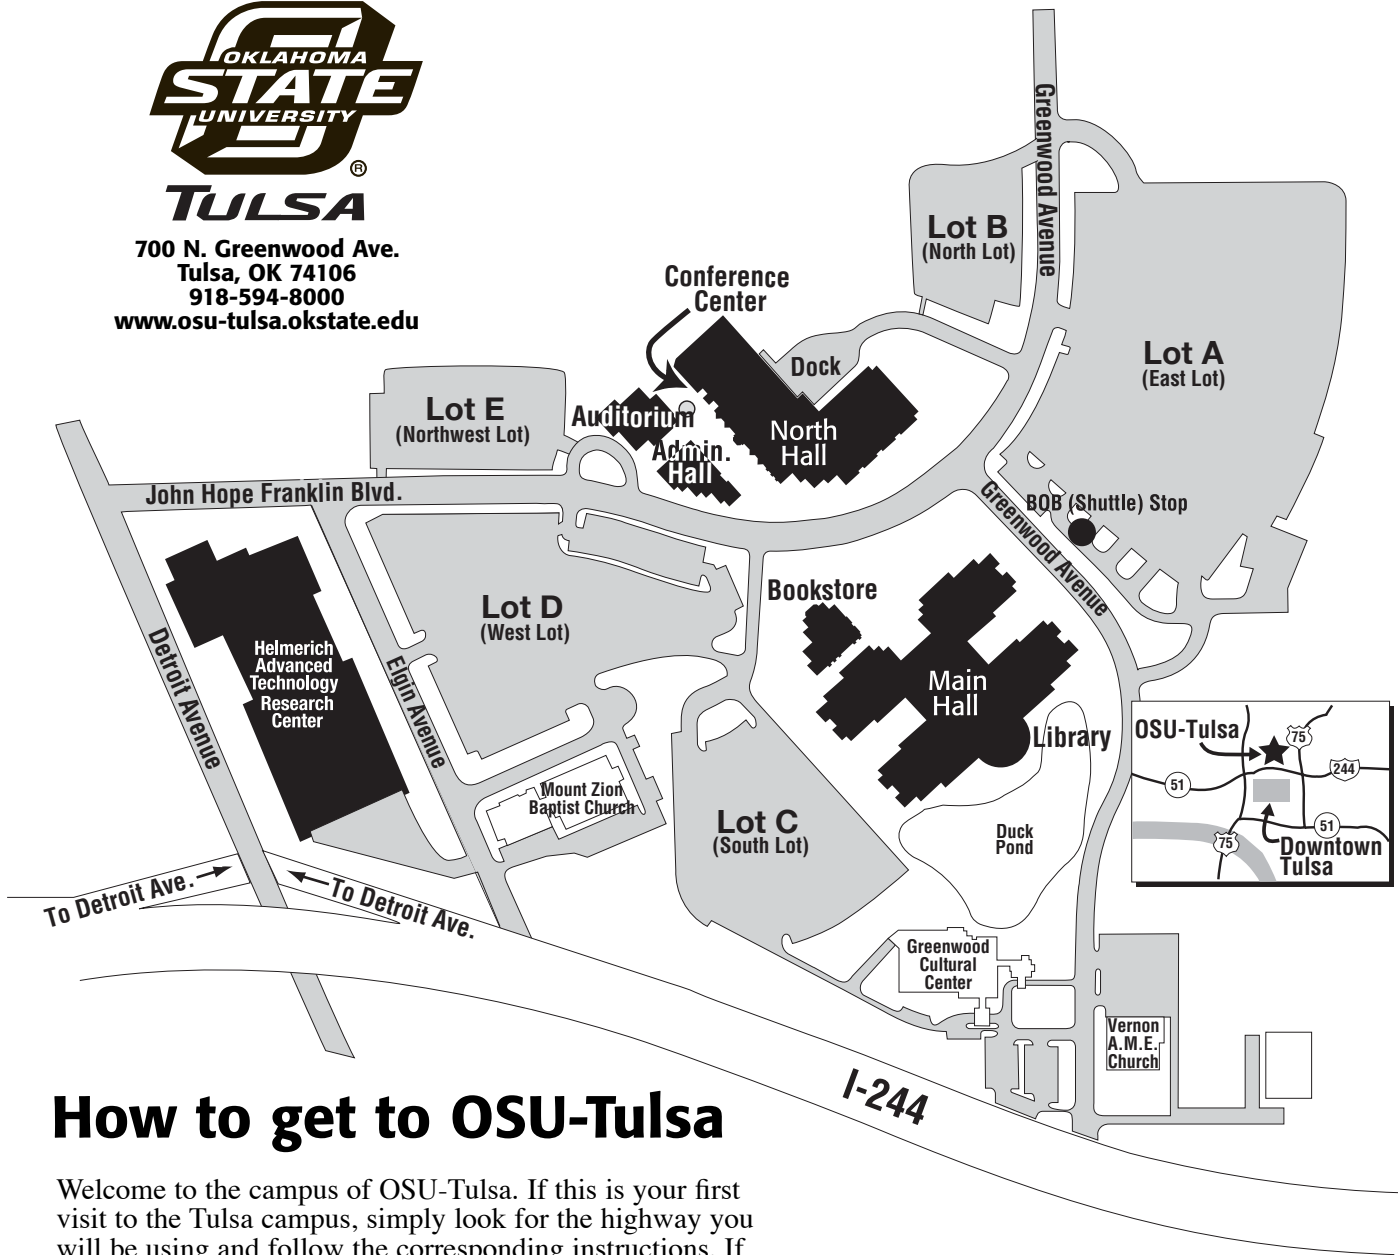

## How to get to OSU-Tulsa

Welcome to the campus of OSU-Tulsa. If this is your first visit to the Tulsa campus, simply look for the highway you will be using and follow the corresponding instructions. If you are on campus for an event, please park in the parking lot closest to the site of the event. If you do not know the location, any OSU-Tulsa officer or staff member will be happy to help you.

### **Turner Turnpike from Oklahoma City and west**

Merge onto I-44 East via Exit 223A on the left toward downtown Tulsa. Take the Cincinnati/Detroit Avenue on the left. Go to the second light, turn left onto Detroit Avenue. Move into the right lane. Watch for the campus on the right. Turn right on John Hope Franklin Boulevard.

### **SH-64/51 (Broken Arrow Expressway)**

From the BA, exit at 75 North (Bartlesville). Move to the far left lane. Take the I-244 West exit. Then take the next exit, Cincinnati/Detroit Avenue. Turn right on Detroit Avenue. Move into the right lane. Watch for the campus on the right. Turn right on John Hope Franklin Boulevard.

### **I-244 (Crosstown Expressway)**

Follow I-244 West to downtown Tulsa. When the highway splits, stay in the lane marked I-244 West (OKC). Take the

next exit, Cincinnati/Detroit Avenue. Turn right on Detroit Avenue. Move into the right lane. Watch for the campus on the right. Turn right on John Hope Franklin Boulevard.